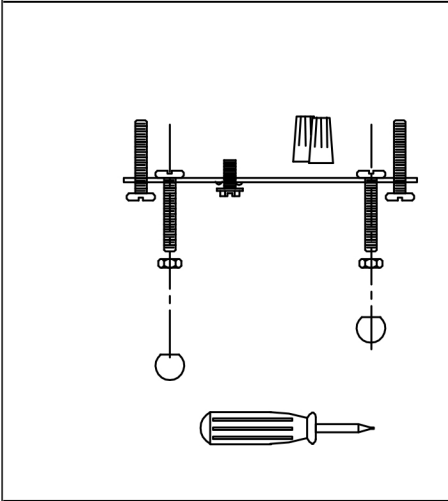

# INNOVATIONS LIGHTING

CANOPY

516-1P

INNOVATIONS LIGHTING  
DESIGN COPYRIGHT - 02/22/2017  
ALL RIGHTS RESERVED AND MAY  
NOT BE DUPLICATED WITHOUT OUR  
WRITTEN PERMISSION